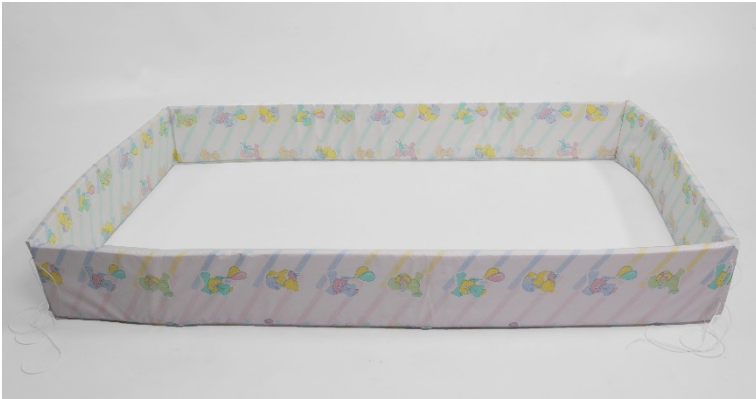

Casco C-Matt™ Crib Side Rail Pad

The Casco C-Matt™ Crib Side Rail Pad serves as additional protection to newborn and infant users by providing extra cushioning and barriers along the sides of a crib frame.

Casco C-Matt™ Crib Side Rail Pads have a universal fit, making them convenient and easy to apply to current crib models. Additional sizes and materials are available.

Casco C-Matt™ Crib Side Rail Pads are made from an easy to clean, stain-resistant vinyl, a set of 4 foam insets for each side of the crib, and flat cotton cords that tie the pad to the crib.

Identification Codes

Casco Part Number	H12687
Product Dimensions	7" x 34" x 58" x 3/4"
GTIN	00815073029939
UPC	815073029939